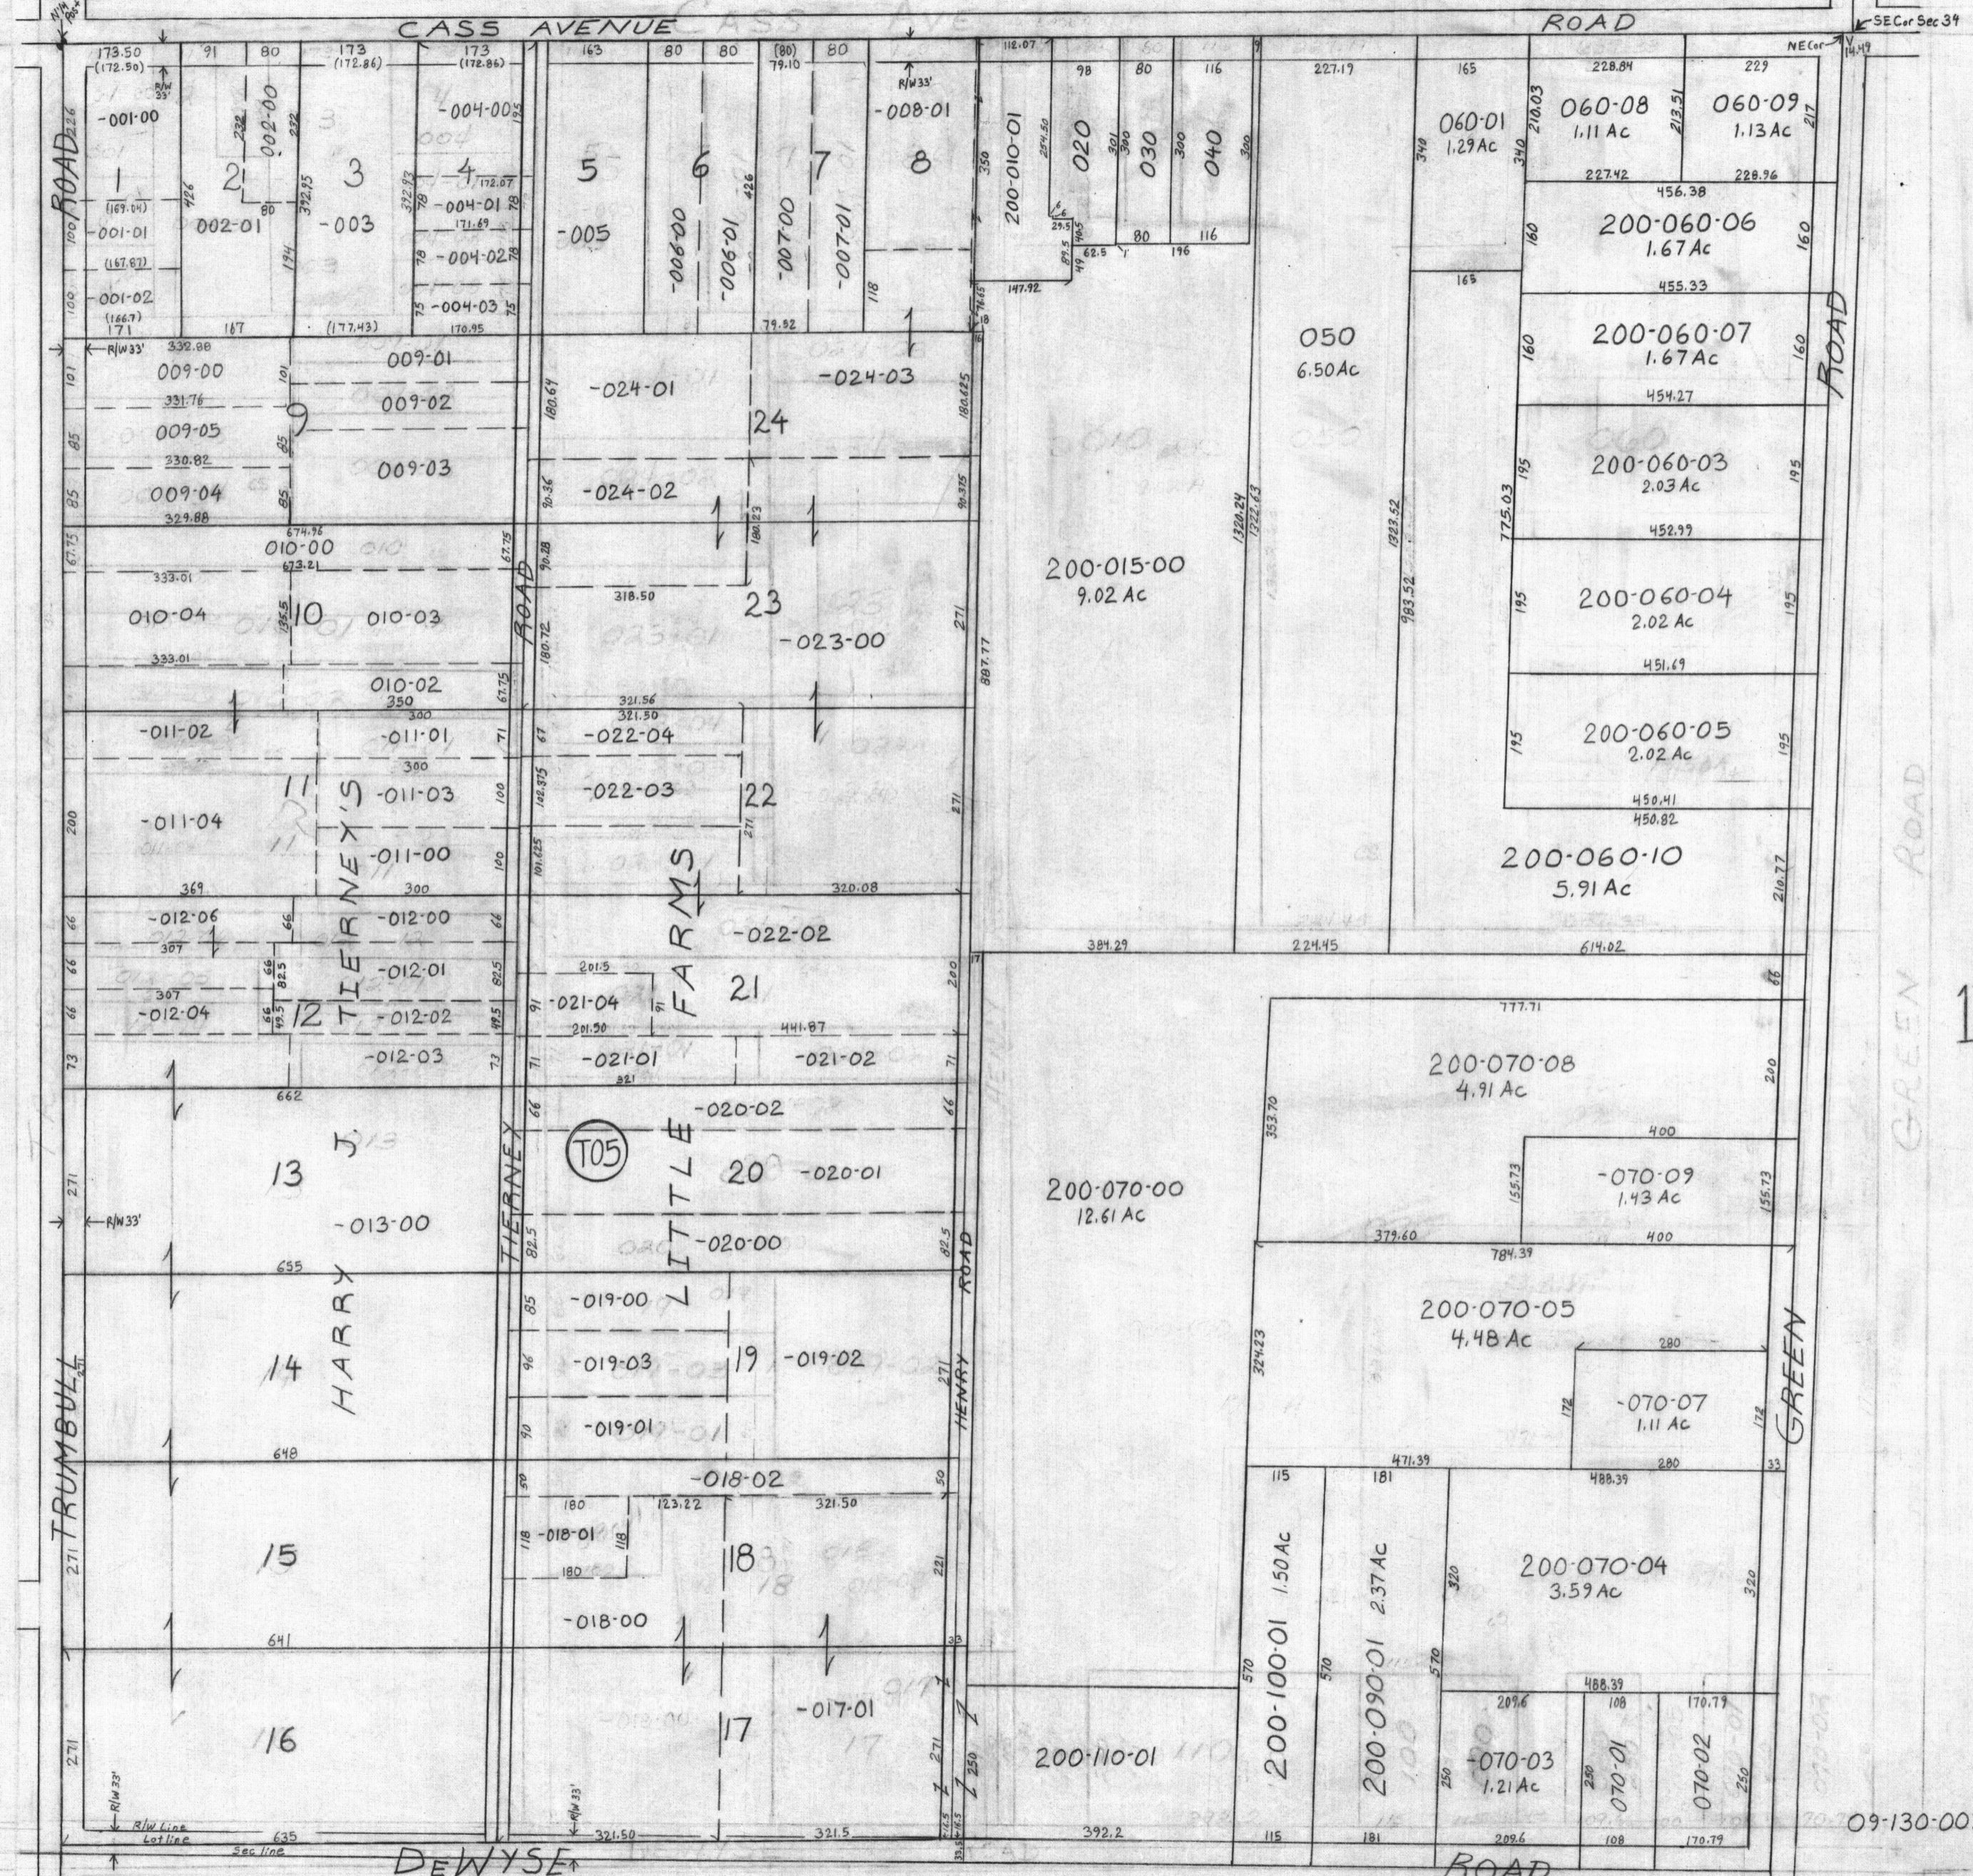

* Contrary to Plat, Lots in Tierney's Little Farms are measured to Road centerlines.

HARRY J. TIERNEY LITTLE FARMS

1" = 200'

09-130-003-200-

200 NE 1/4 SECTION 3-13 T13N R5E